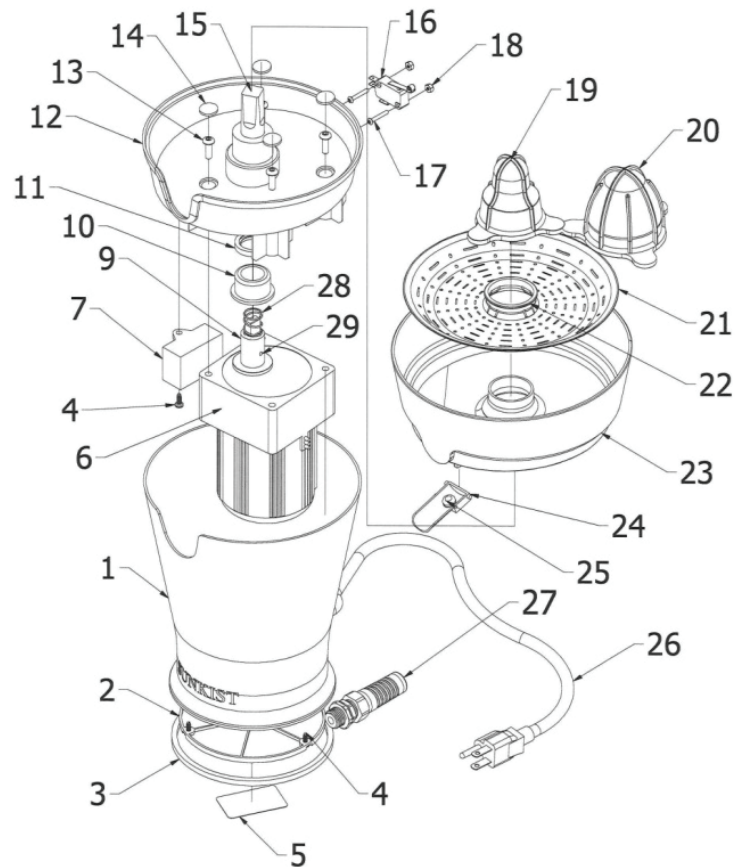

MODEL	COLOR	DESCRIPTION
SSJ-A1OR	Orange	115V 50/60hz 900RPM
SSJ-B1OR	Orange	230V 50/60hz 900RPM

#	PART	DESCRIPTION
1	SSJ-01	Chrome Juicer Body
2	SSJ-02	Bottom Plate
3	SSJ-03	Rubber Foot Ring
4	SSJ-08	Screw; 6-20 x 3/8"
6	SSJ-06	80mm AC Gear Motor 115V 50/60hz
	SSJ-06A	80mm AC Gear Motor 230V 50/60hz
7	SSJ-27	Power Capacitor
9	SSJ-09	Male Coupling
10	PJF-06	Bearing-Delrin
11	PJF-07	Rotary Seal
12	SSJ-12	Juicer Lid Trim
	SSJ-12OR1	Juicer Lid Trim Orange
13	SSJ-13	Button Head Screw MS-16mm
14	SSJ-14	Screw Cover
	SSJ-14OR1	Screw Cover Orange
15	SSJ-15	Female Coupling
16	PJF-12	Micro Switch
17	SSJ-17	Button Head Screw 4-40 x 3/4"
18	SSJ-18	4-40 Nylock Nut
19	SSJ-19	Extracting Bulb-Lemon/Lime
20	SSJ-20	Extracting Bulb-Orange
21	SSJ-21	Stainless Steel Strainer
22	SSJ-22	Strainer Retainer Ring
23	SSJ-23	Juicer Lid
	SSJ-23OR1	Juicer Lid Orange
24	SSJ-24	Moveable Spout
25	SSJ-25	Rubber Spout Plug
26	SSJ-26A	Power Cord-USA
26	14A	Power Cord-International
27	50	Grommet
28	PJF-11	Spring
29	PJF-32	Roll Pin

## SPECIFICATION

Chrome plated steel housing.	
Corrosion proof plastic dome, spout & bowl support	
Listed by UL, CUL, CE, CCC, EPH	
Shipping Weight	11 lbs.
Net Weight	7 lbs.
Overall Dimensions	10½" tall, 7¾" & 5¼" diameter
Carton Size	9½" W x 9¼" L x 11¼" H
Motor	Hi-Torque 9 in-lbs, 200 RPM